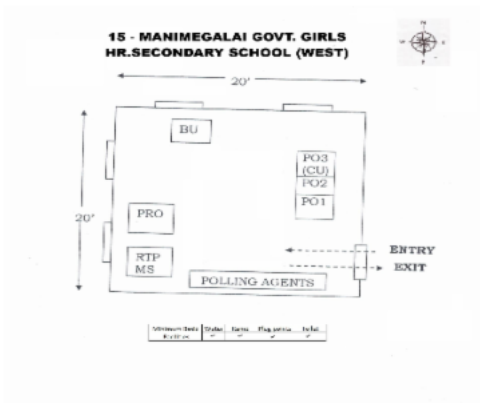

Nazri Naksha

Google Map View

Polling Station Building Front View

Polling Station Front View

Cad View

Key MAP View