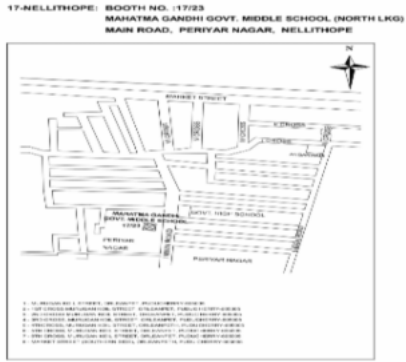

Nazri Naksha

Google Map View