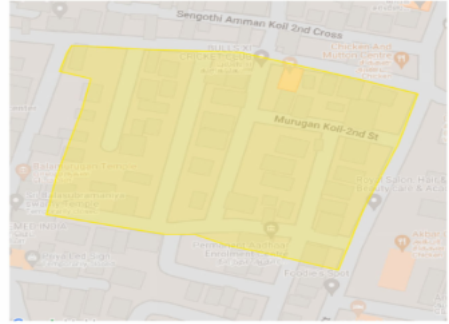

Nazri Naksha

Google Map View