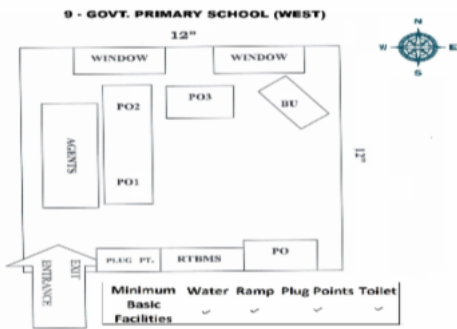

Nazri Naksha

Google Map View

Polling Station Building Front View

Polling Station Front View

Cad View

Key MAP View