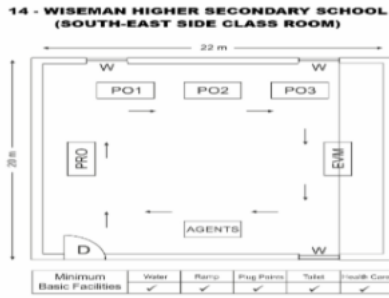

Nazri Naksha

Google Map View

Polling Station Building Front View

Polling Station Front View

Cad View

Key MAP View