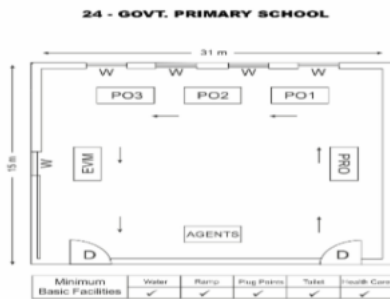

Nazri Naksha

Google Map View

Polling Station Building Front View

Polling Station Front View

Cad View

Key MAP View