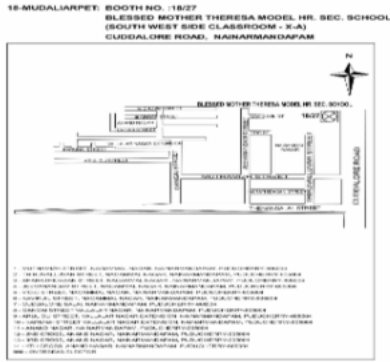

Nazri Naksha

Google Map View