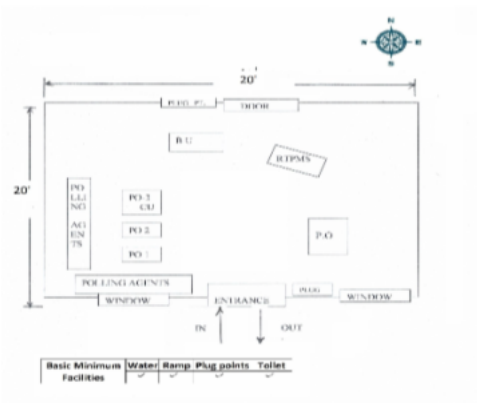

Nazri Naksha

Google Map View

Polling Station Building Front View

Polling Station Front View

Cad View

Key MAP View