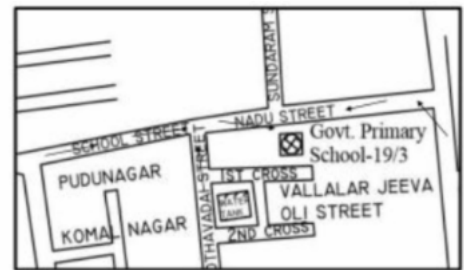

Key MAP View

Minimum Basic Facilities	Water	Ramp	Plug Point	Toilet	Health Care
	✓	✓	✓	✓	✓