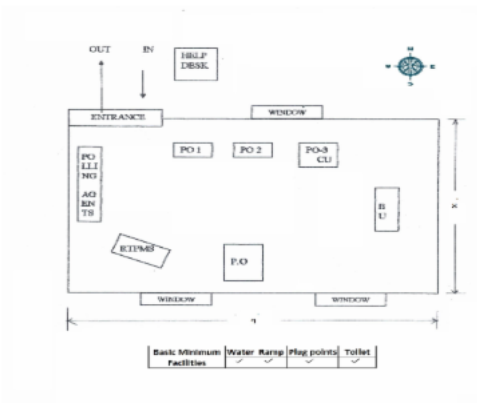

Nazri Naksha

Google Map View

Polling Station Building Front View

Polling Station Front View

Cad View

Key MAP View