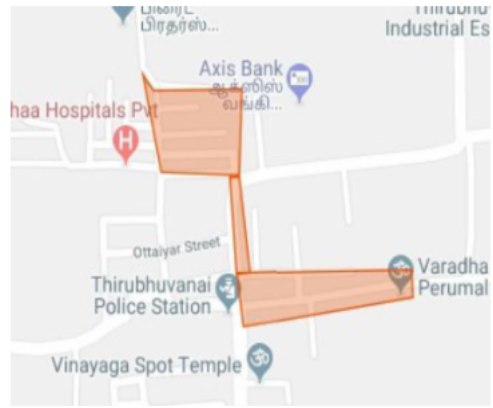

Nazri Naksha

Google Map View