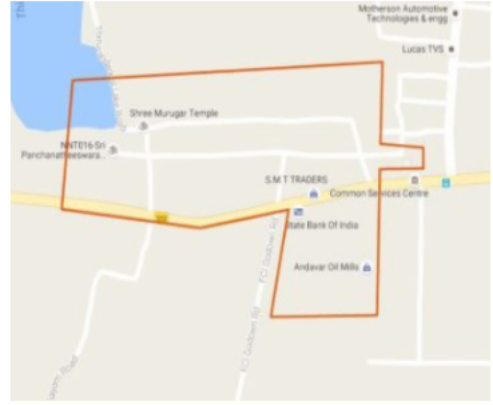

Nazri Naksha

Google Map View