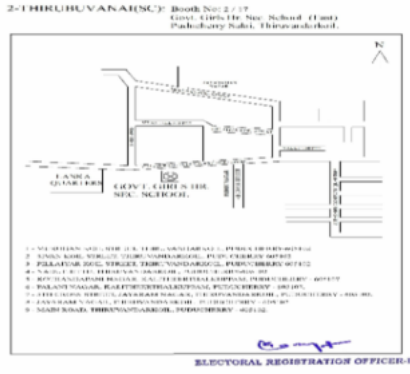

Nazri Naksha

Google Map View