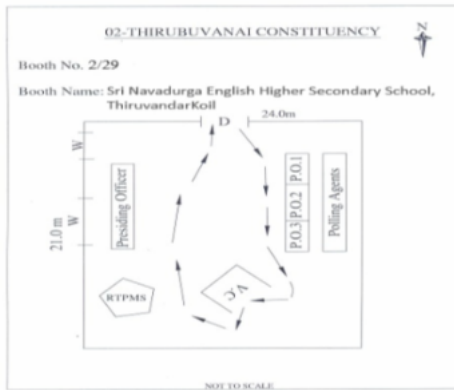

Nazri Naksha

Google Map View

Polling Station Building Front View

Polling Station Front View

Cad View

Key MAP View