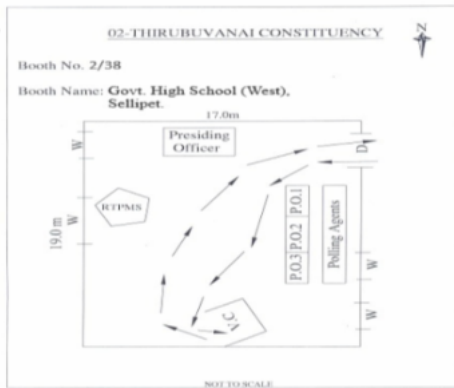

Nazri Naksha

Google Map View

Polling Station Building Front View

Polling Station Front View

Cad View

Key MAP View