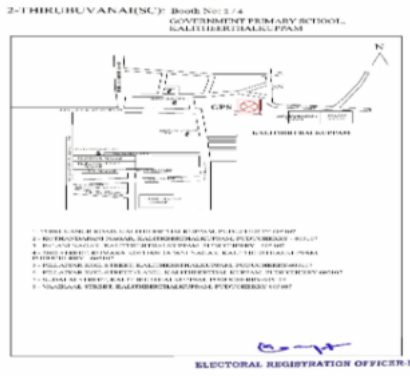

Nazri Naksha

Google Map View