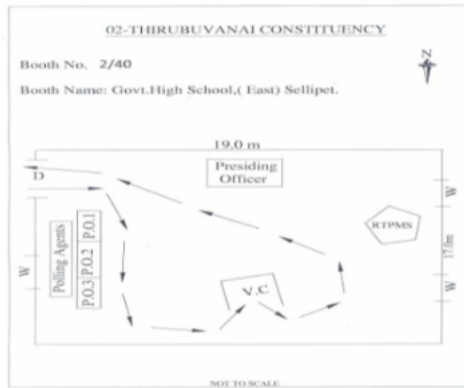

Nazri Naksha

Google Map View

Polling Station Building Front View

Polling Station Front View

Cad View

Key MAP View