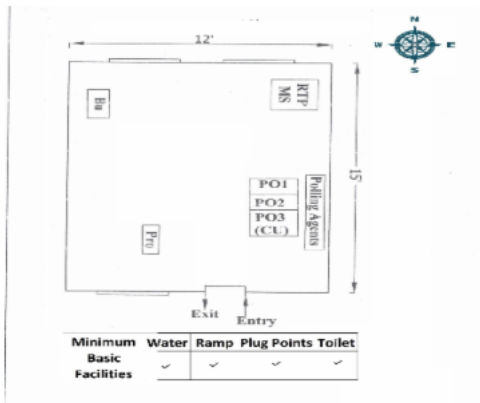

Nazri Naksha

Google Map View

Polling Station Building Front View

Polling Station Front View

Cad View

Key MAP View