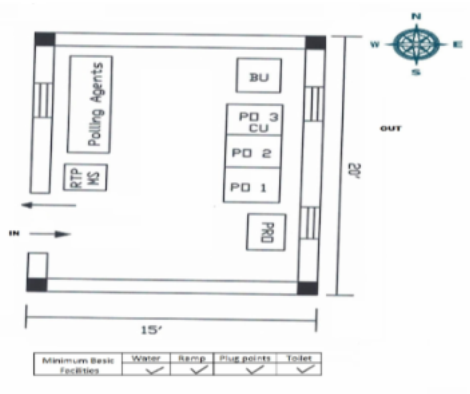

Nazri Naksha

Google Map View

Polling Station Building Front View

Polling Station Front View

Cad View

Key MAP View