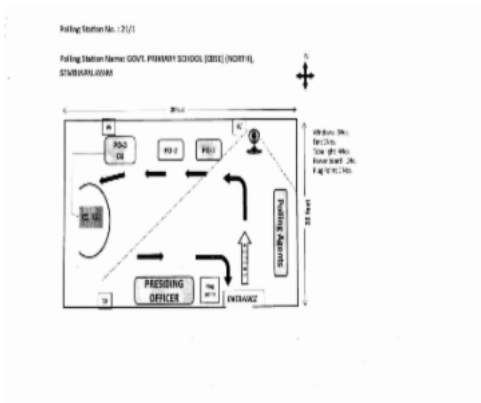

Nazri Naksha

Google Map View

Polling Station Building Front View

Polling Station Front View

Cad View

Key MAP View