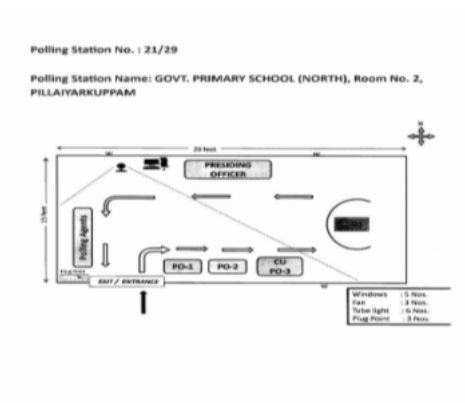

Nazri Naksha

Google Map View

Polling Station Building Front View

Polling Station Front View

Cad View

Key MAP View