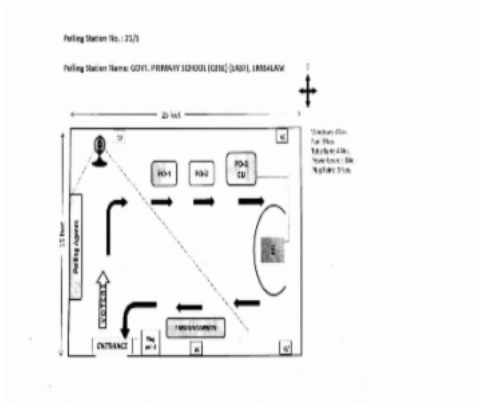

Nazri Naksha

Google Map View

Polling Station Building Front View

Polling Station Front View

Cad View

Key MAP View