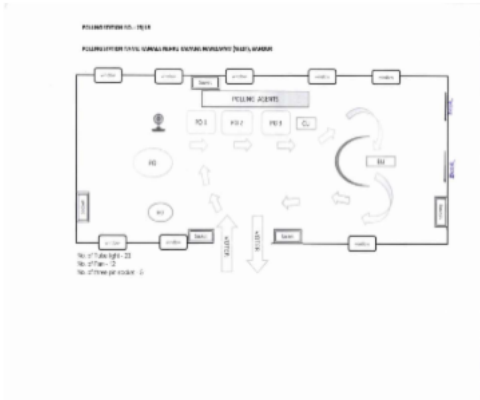

Nazri Naksha

Google Map View

Polling Station Building Front View

Polling Station Front View

Cad View

Key MAP View