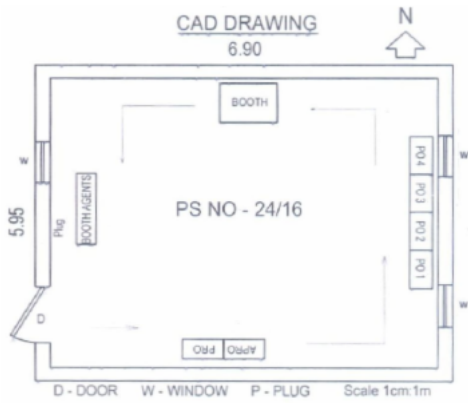

Nazri Naksha

Google Map View

Polling Station Building Front View

Polling Station Front View

Cad View

Key MAP View