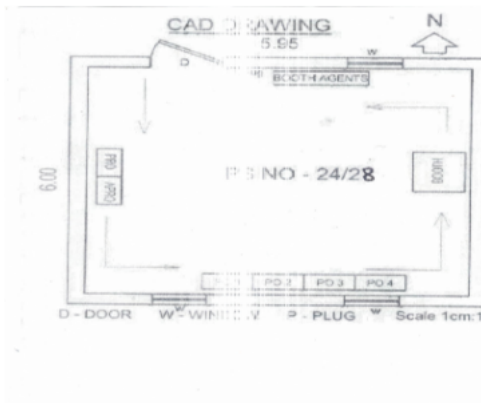

Nazri Naksha

Google Map View

Polling Station Building Front View

Polling Station Front View

Cad View

Key MAP View