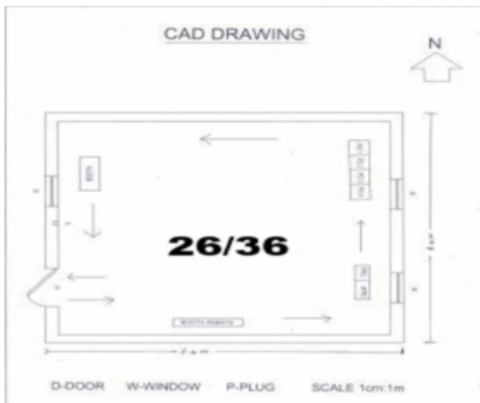

Nazri Naksha

Google Map View

Polling Station Building Front View

Polling Station Front View

Cad View

Key MAP View