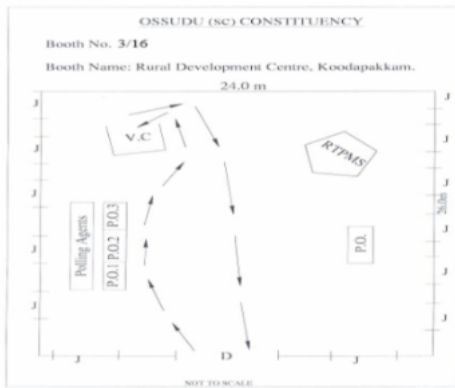

Nazri Naksha

Google Map View

Polling Station Building Front View

Polling Station Front View

Cad View

Key MAP View