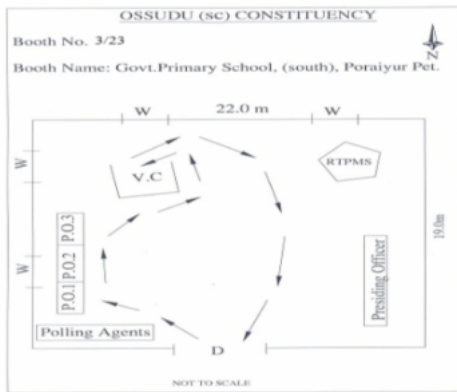

Nazri Naksha

Google Map View

Polling Station Building Front View

Polling Station Front View

Cad View

Key MAP View