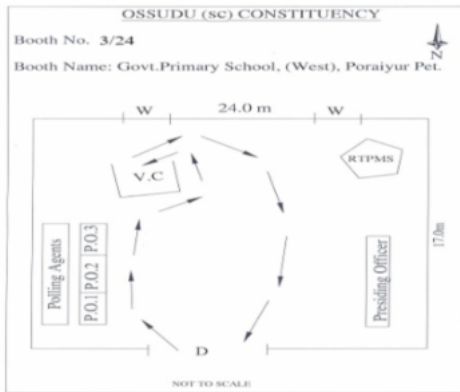

Nazri Naksha

Google Map View

Polling Station Building Front View

Polling Station Front View

Cad View

Key MAP View