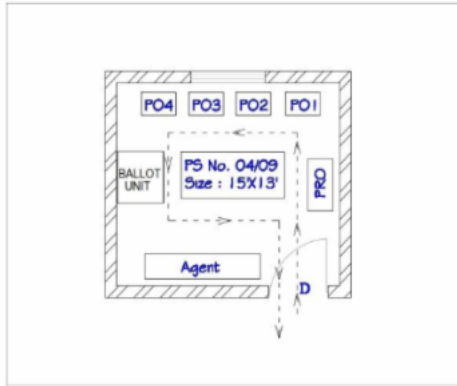

Nazri Naksha

Google Map View

Polling Station Building Front View

Polling Station Front View

Cad View

Key MAP View