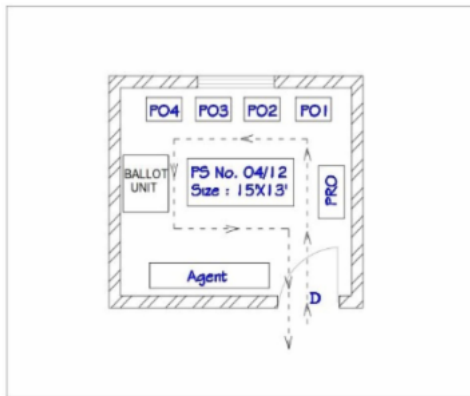

Nazri Naksha

Google Map View

Polling Station Building Front View

Polling Station Front View

Cad View

Key MAP View