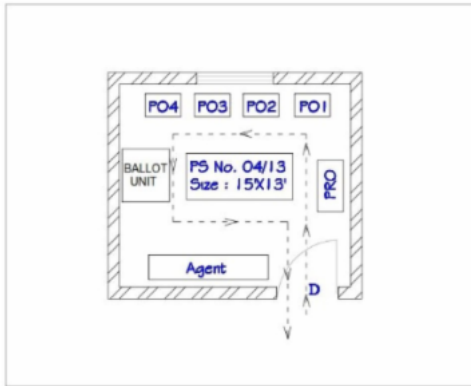

Nazri Naksha

Google Map View

Polling Station Building Front View

Polling Station Front View

Cad View

Key MAP View