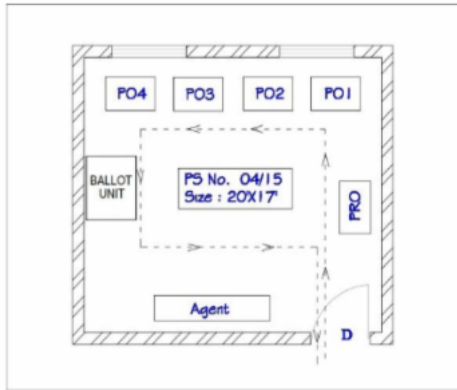

Nazri Naksha

Google Map View

Polling Station Building Front View

Polling Station Front View

Cad View

Key MAP View