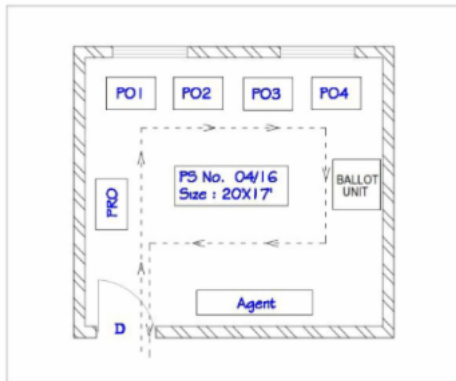

Nazri Naksha

Google Map View

Polling Station Building Front View

Polling Station Front View

Cad View

Key MAP View