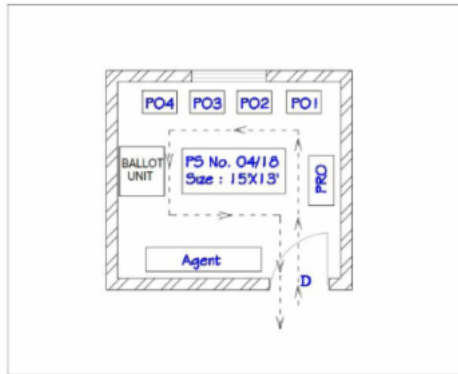

Nazri Naksha

Google Map View

Polling Station Building Front View

Polling Station Front View

Cad View

Key MAP View