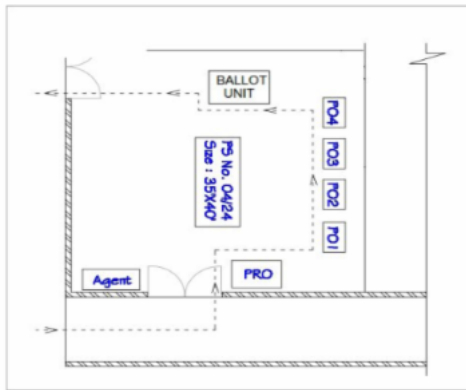

Nazri Naksha

Google Map View

Polling Station Building Front View

Polling Station Front View

Cad View

Key MAP View