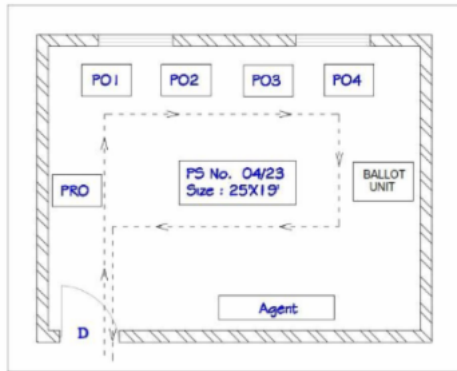

Nazri Naksha

Google Map View

Polling Station Building Front View

Polling Station Front View

Cad View

Key MAP View