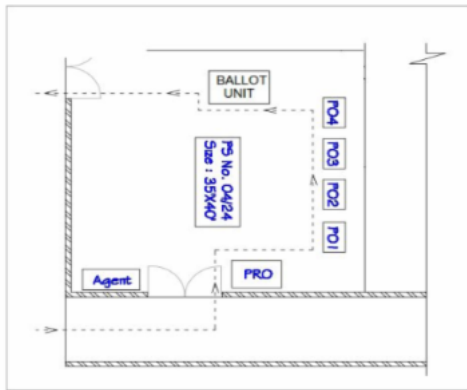

Nazri Naksha

Google Map View

Polling Station Building Front View

Polling Station Front View

Cad View

Key MAP View