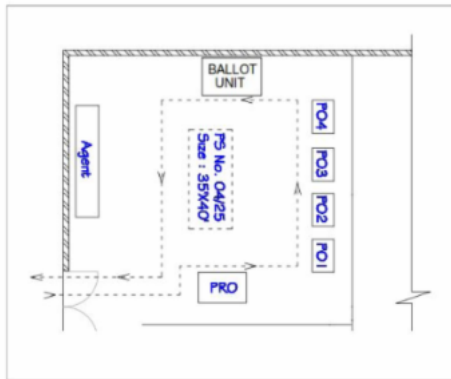

Nazri Naksha

Google Map View

Polling Station Building Front View

Polling Station Front View

Cad View

Key MAP View