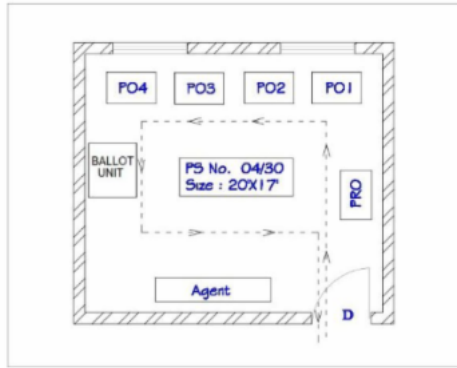

Nazri Naksha

Google Map View

Polling Station Building Front View

Polling Station Front View

Cad View

Key MAP View