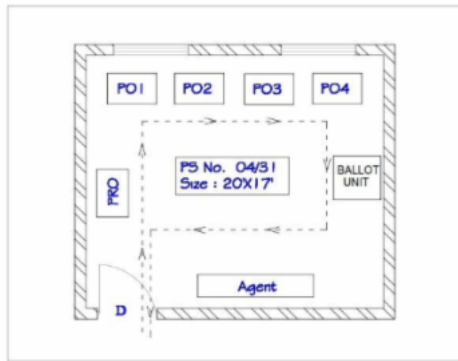

Nazri Naksha

Google Map View

Polling Station Building Front View

Polling Station Front View

Cad View

Key MAP View