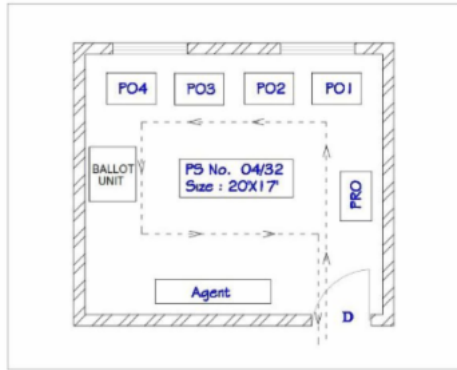

Nazri Naksha

Google Map View

Polling Station Building Front View

Polling Station Front View

Cad View

Key MAP View