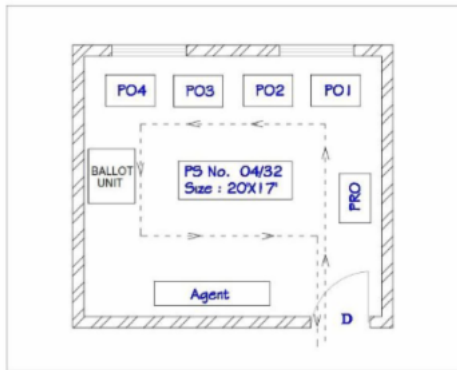

Nazri Naksha

Google Map View

Polling Station Building Front View

Polling Station Front View

Cad View

Key MAP View