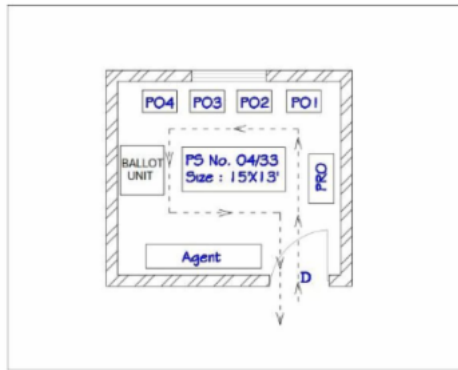

Nazri Naksha

Google Map View

Polling Station Building Front View

Polling Station Front View

Cad View

Key MAP View