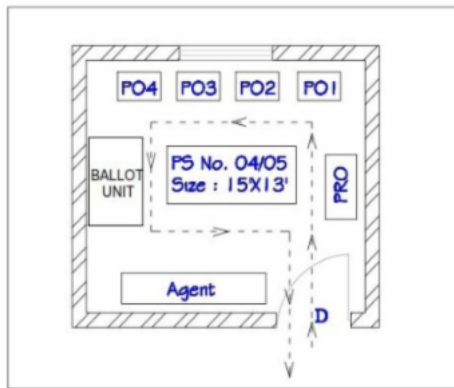

Nazri Naksha

Google Map View

Polling Station Building Front View

Polling Station Front View

Cad View

Key MAP View