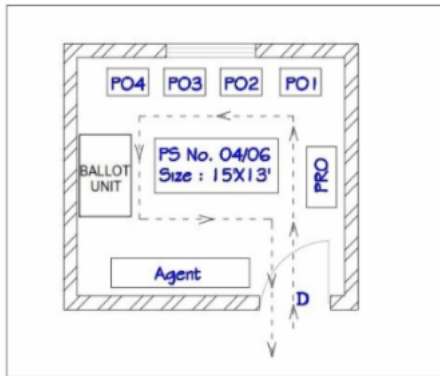

Nazri Naksha

Google Map View

Polling Station Building Front View

Polling Station Front View

Cad View

Key MAP View