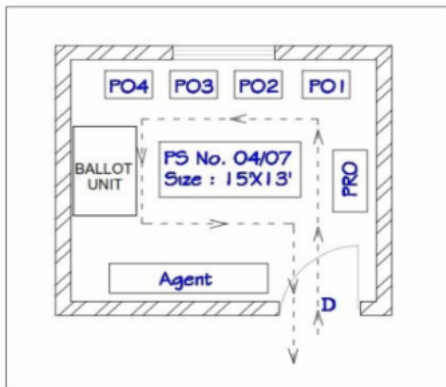

Nazri Naksha

Google Map View

Polling Station Building Front View

Polling Station Front View

Cad View

Key MAP View