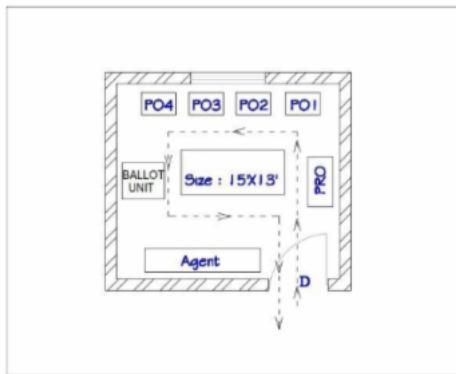

Nazri Naksha

Google Map View

Polling Station Building Front View

Polling Station Front View

Cad View

Key MAP View