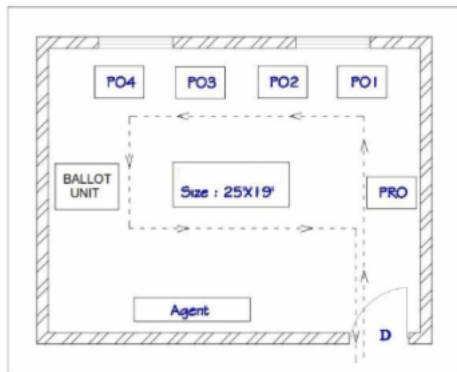

Nazri Naksha

Google Map View

Polling Station Building Front View

Polling Station Front View

Cad View

Key MAP View