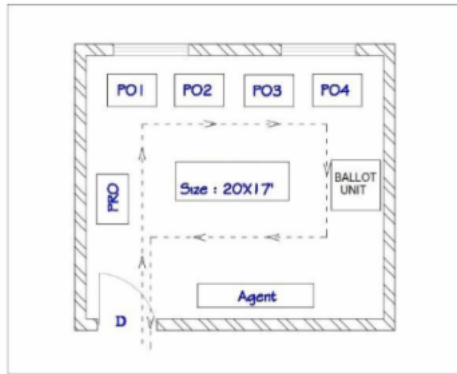

Nazri Naksha

Google Map View

Polling Station Building Front View

Polling Station Front View

Cad View

Key MAP View