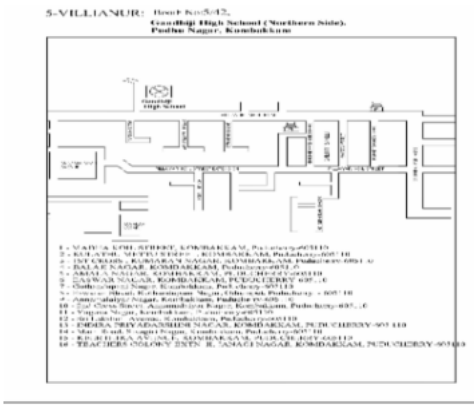

Nazri Naksha

Google Map View