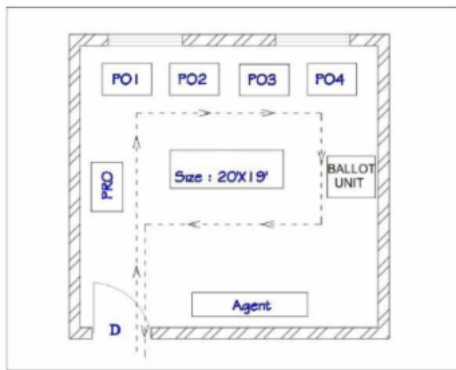

Nazri Naksha

Google Map View

Polling Station Building Front View

Polling Station Front View

Cad View

Key MAP View